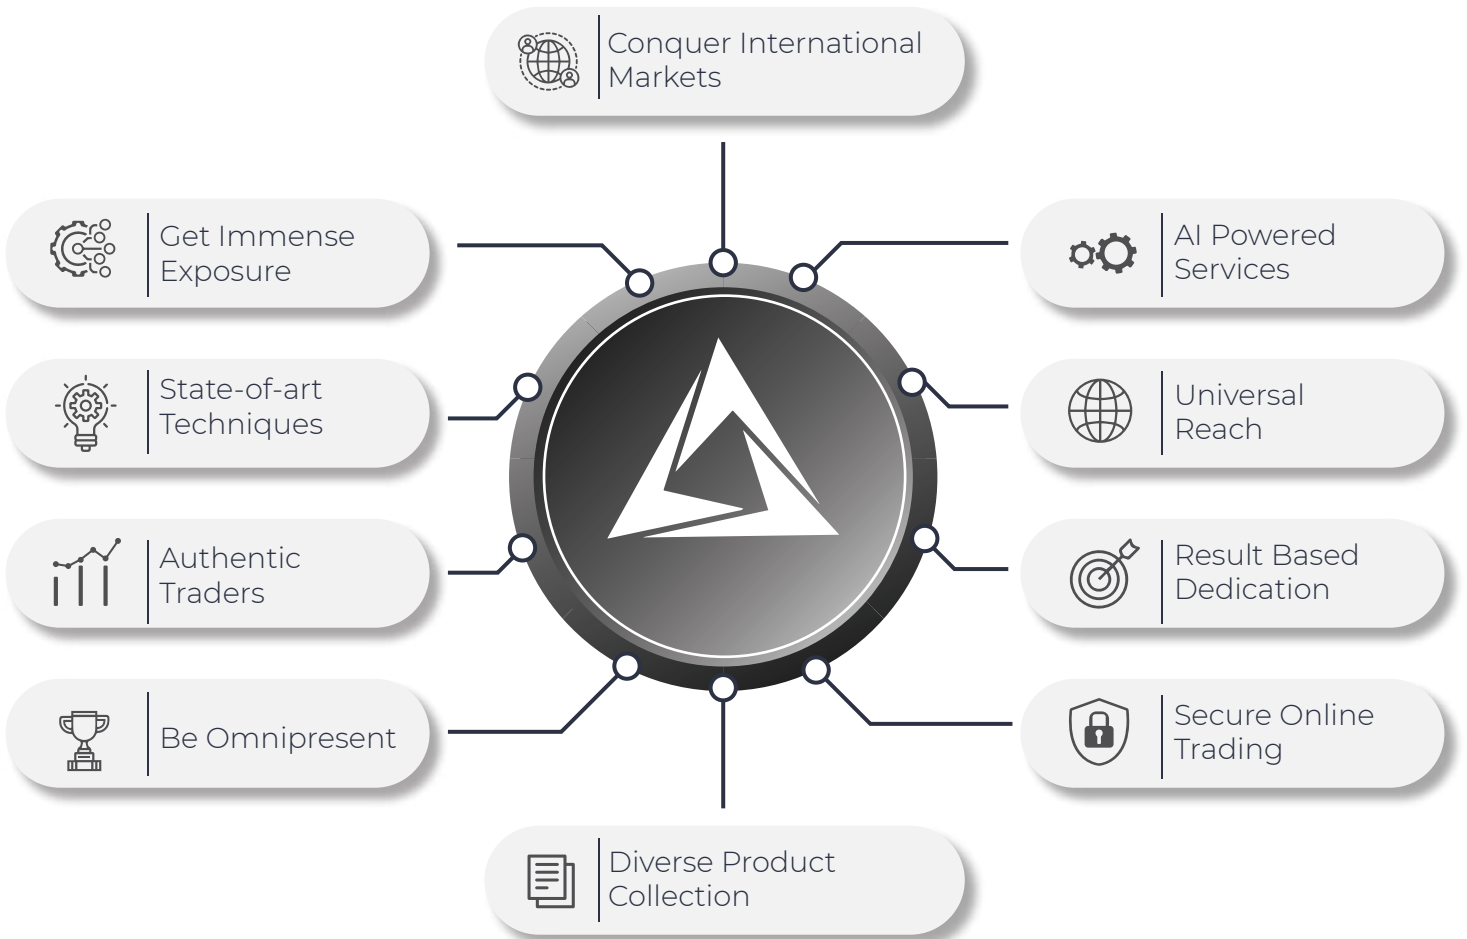

WHY CHOOSE US