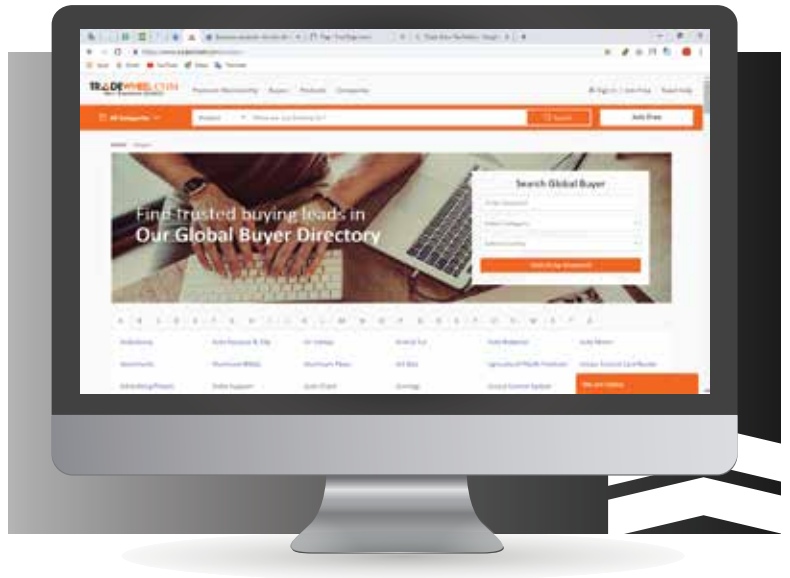

## **FEATURES**

- ◉ 10 Product Showcase
- ◉ Unlimited Product Posting
- ◉ Unlimited Access to Buyer Database
- ◉ Trade Alerts
- ◉ Profile One (1) Star Rating

## BUYERS DIRECTORY

Get Unlimited Access to Buyer's Database from more than 250 Countries

## PRODUCT SHOWCASE

Maximize your product exposure by 10x.