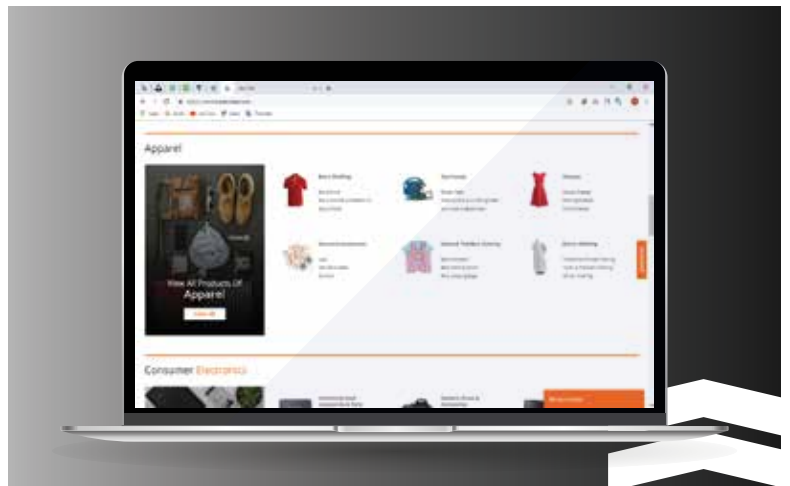

## **FEATURES**

- ◉ 10 Product Showcase
- ◉ Unlimited Product Posting
- ◉ Unlimited Access to Buyer Database
- ◉ Trade Alerts
- ◉ Profile One (1) Star Rating

## PRODUCT SHOWCASE

Maximize your product exposure by 10x.